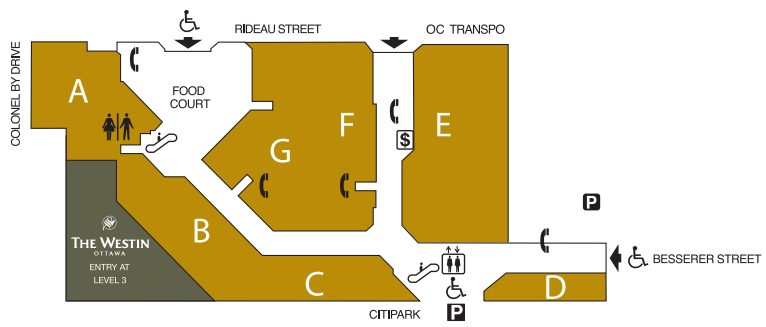

LEVEL 1

LEVEL 2

LEVEL 3

SECURITY EMERGENCY 613-236-9091
MANAGEMENT OFFICE 613-236-6565

BANKING SERVICES

- CIBC Bank Machine **3L**
- Currency Exchange (Calforex) **3K**
- RBC Royal Bank ATMs 2nd Level Eaton Court
- Scotiabank ABMs Mackenzie King Bridge
- 3rd Level Rideau Court
- 2nd Level Rideau Court
- TD Canada Trust Green Machines **1E**

BOOKS & STATIONERY

- Grand & Toy **3A**

CARDS & GIFTS

- A Buck or Two **2G**
- Hallmark **3A**
- Happy Daze **1B**
- Ottawa Souvenirs & Gifts **2D**
- Swarovski **3E**

CHILDREN'S APPAREL

- Gap Kids **2B**
- Gymboree **3G**
- Old Navy **2H**

CINEMAS

- Empire Theatres 4th Level Centre Court

DEPARTMENT STORES

- Sears Eaton Court

DRUG STORES

- Shoppers Drug Mart **1E**

FAST FOOD

- A&W **1G**
- Jimmy the Greek **1A**
- KFC **1G**
- Made in Japan **1G**
- Manchu Wok **1A**
- Michel's Baguette **3K**
- New York Fries **1A**
- Subway **1A**
- Sushi by Bento Nouveau **1G**
- Thai Express **1G**
- The Chippy **1A**
- Tim Hortons **1F**
- Viva Italia **1G**

FOOTWEAR & LEATHER GOODS

- Access **1C**
- Aerosoles **2A**
- Aldo **2B**
- Bentley **2H**
- COACH **3G**
- Ecco **3H**
- Feet First **2E**
- F.X. LaSalle **3I**
- Geox **2A**
- Nine West **3E**
- Payless ShoeSource **1F**
- Spring **1B**
- Town Shoes **3D**

HEALTH & BEAUTY

- Amalfi Spa **3H**
- Aveda **3C**
- Barber's Chair **1D**
- Body Shop **3D**
- Caryl Baker Visage **2D**
- Crabtree & Evelyn **3E**
- Fruits & Passion **1F**
- Hair Bananas **1B**
- Hair Centre **3K**
- Joseph's Grand Salon **2F**
- L'Occitane en Provence **3C**
- MAC Cosmetics **2D**
- Nutrition House **1B**
- Sephora **3I**

HOBBY & TOYS

- Mrs. Tiggy Winkles **3K**

HOME FURNISHINGS & DECOR

- Koyman Galleries **2C**

JEWELLERY

- Birks Jewellers **3I**
- Epochs **1E**
- Jubilee Fine Jewellers **3E**
- Magpie Jewellery **2C**
- Peoples Jewellers **2D**
- Swarovski **3E**

MAGAZINES & TOBACCO

- Gateway Newstand **3K**
- Sheffield Express **1G**

MEN'S APPAREL & ACCESSORIES

- Banana Republic Men **3C**
- BOSS Hugo Boss **3J**
- Harry Rosen **3J**

MEN'S & WOMEN'S APPAREL