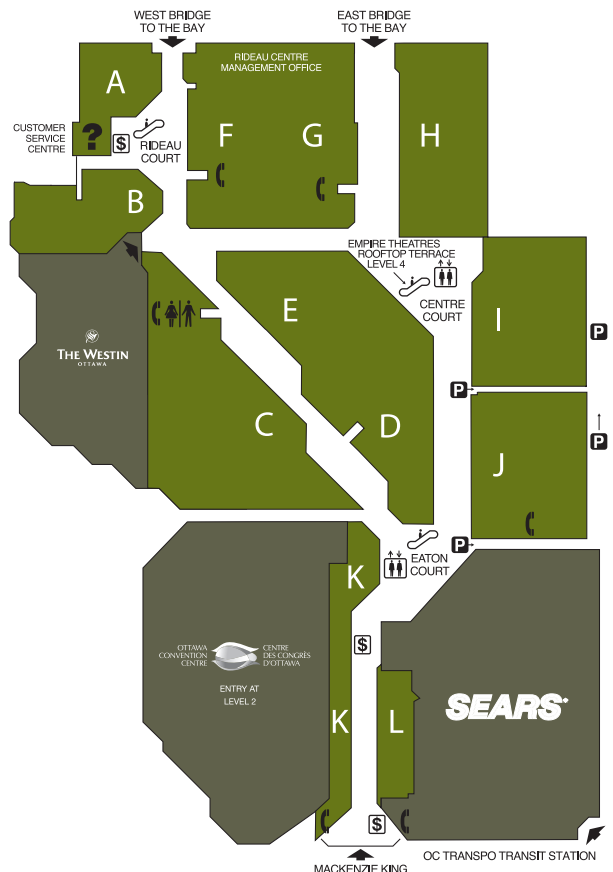

LEVEL 3

SECURITY EMERGENCY 613-236-9091
MANAGEMENT OFFICE 613-236-6565

BANKING SERVICES

- CIBC Bank Machine **3L**
- Currency Exchange (Calforex) **3K**
- RBC Royal Bank ATMs 2nd Level Eaton Court
- Scotiabank ABMs Mackenzie King Bridge
- 3rd Level Rideau Court
- 2nd Level Rideau Court
- TD Canada Trust Green Machines **1E**

BOOKS & STATIONERY

- Grand & Toy **3A**

CARDS & GIFTS

- A Buck or Two **2G**
- Hallmark **3A**
- Happy Daze **1B**
- Ottawa Souvenirs & Gifts **2D**
- Swarovski **3E**

CHILDREN'S APPAREL

- Gap Kids **2B**
- Gymboree **3G**
- Old Navy **2H**

CINEMAS

- Empire Theatres 4th Level Centre Court

DEPARTMENT STORES

- Sears Eaton Court

DRUG STORES

- Shoppers Drug Mart **1E**

FAST FOOD

- A&W **1G**
- Jimmy the Greek **1A**
- KFC **1G**
- Made in Japan **1G**
- Manchu Wok **1A**
- Michel's Baguette **3K**
- New York Fries **1A**
- Subway **1A**
- Sushi by Bento Nouveau **1G**
- Thai Express **1G**
- The Chippy **1A**
- Tim Hortons **1F**
- Viva Italia **1G**

FOOTWEAR & LEATHER GOODS

- Access **1C**
- Aerosoles **2A**
- Aldo **2B**
- Bentley **2H**
- COACH **3G**
- Ecco **3H**
- Feet First **2E**
- F.X. LaSalle **3I**
- Geox **2A**
- Nine West **3E**
- Payless ShoeSource **1F**
- Spring **1B**
- Town Shoes **3D**

HEALTH & BEAUTY

- Amalfi Spa **3H**
- Aveda **3C**
- Barber's Chair **1D**
- Body Shop **3D**
- Caryl Baker Visage **2D**
- Crabtree & Evelyn **3E**
- Fruits & Passion **1F**
- Hair Bananas **1B**
- Hair Centre **3K**
- Joseph's Grand Salon **2F**
- L'Occitane en Provence **3C**
- MAC Cosmetics **2D**
- Nutrition House **1B**
- Sephora **3I**

HOBBY & TOYS

- Mrs. Tiggy Winkles **3K**

HOME FURNISHINGS & DECOR

- Koyman Galleries **2C**

JEWELLERY

- Birks Jewellers **3I**
- Epochs **1E**
- Jubilee Fine Jewellers **3E**
- Magpie Jewellery **2C**
- Peoples Jewellers **2D**
- Swarovski **3E**

MAGAZINES & TOBACCO

- Gateway Newstand **3K**
- Sheffield Express **1G**

MEN'S APPAREL & ACCESSORIES

- Banana Republic Men **3C**
- BOSS Hugo Boss **3J**
- Harry Rosen **3J**

MEN'S & WOMEN'S APPAREL

- American Apparel **2J**
- American Eagle Outfitters **3H**
- Bikini Village **2D**
- Bluenotes **2E**
- Boathouse **1F**
- Calvin Klein Underwear **3F**
- Club Monaco **3F**
- Danier Leather **2B**
- Eddie Bauer **3C**
- Gap **2B**
- Guess **3C**
- Lacoste **2E**
- Le Chateau **2B**
- Lucky Brand Jeans **2D**
- Lululemon Athletica **2A**
- Mexx **3D**
- Nike **2D**
- Old Navy **2H**
- RW & CO **2J**
- Roots **1C**
- Trivium **1E**

- Urban Behavior **2J**
- Warren's **1B**
- Zara **3B**

MUSIC & ELECTRONICS

- Apple **2J**
- Bell World **1C**
- EB Games **1F**
- hmv **2H**
- Rogers Plus **3L**
- Solo Mobile **3L**
- Sony Style **3G**
- Telus **3F**
- The Source **1F**
- WirelessWave **2D**

OPTICAL

- Laurier Optical **3K**
- Lenscrafters **3H**
- Rideau Optometric Clinic **3H**
- Sunglass Hut **2E**

PHOTOGRAPHY

- Black's Photography **1F**

RESTAURANTS

- The Exchange **2A**
- Richtree Market Restaurants **1D**

SERVICES

- Browns Cleaners **3K**
- Citipark **3A**
- Customer Service Centre **1E**
- GoodLife Fitness Clubs **1E**
- L.C.B.O. **1E**
- Moneysworth & Best **3K**
- Nursing Room **3A**
- OC Transpo Sales & Information **3L**
- Personally Yours **3K**
- Rideau Centre Management Office **3F**
- Rideau Dental Centre **2A**
- Stitch It Canada's Tailor **3H**
- Tourism Information Centre **3A**

SPECIALTY FOOD

- Booster Juice **3L**
- Cinnabon **1E**
- Godiva Chocolatier **3C**
- Laura Secord **1C**
- Orange Julius/Dairy Queen **1F**
- Second Cup **2C**
- Starbucks **2F**
- Tim Hortons **1F**
- Timothy's World Coffee **1G**
- Yogen Fruz **3C**

SPORTING GOODS

- Clubhouse **3D**
- Foot Locker **1B**
- Lululemon Athletica **2A**
- Nike **2D**
- Sports Experts **2F**
- The Sens Store **1B**