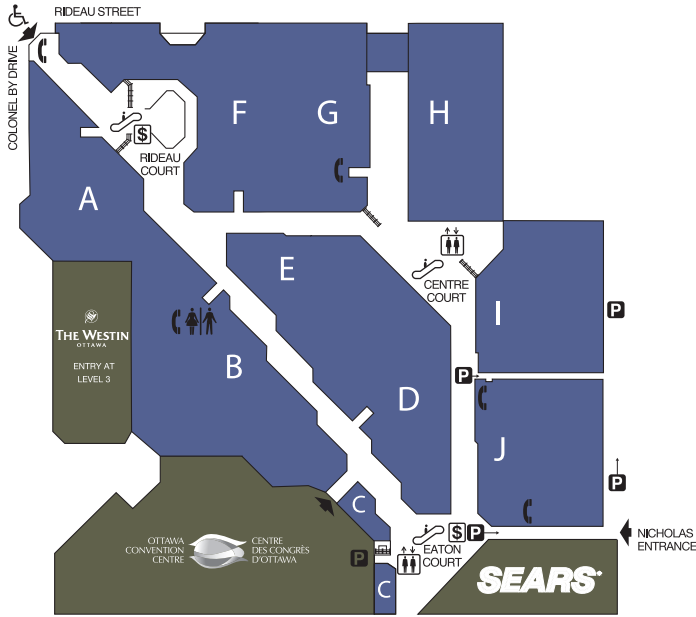

LEVEL 1

LEVEL 2

LEVEL 3

SECURITY EMERGENCY 613-236-9091
MANAGEMENT OFFICE 613-236-6565

BANKING SERVICES

- CIBC Bank Machine **3L**
- Currency Exchange (Calforex) **3K**
- RBC Royal Bank ATMs 2nd Level Eaton Court
- Scotiabank ABMs Mackenzie King Bridge
- 3rd Level Rideau Court
- 2nd Level Rideau Court
- TD Canada Trust Green Machines **1E**

BOOKS & STATIONERY

- Grand & Toy **3A**

CARDS & GIFTS

- A Buck or Two **2G**
- Hallmark **3A**
- Happy Daze **1B**
- Ottawa Souvenirs & Gifts **2D**
- Swarovski **3E**

CHILDREN'S APPAREL

- Gap Kids **2B**
- Gymboree **3G**
- Old Navy **2H**

CINEMAS

- Empire Theatres 4th Level Centre Court

DEPARTMENT STORES

- Sears Eaton Court

DRUG STORES

- Shoppers Drug Mart **1E**

FAST FOOD

- A&W **1G**
- Jimmy the Greek **1A**
- KFC **1G**
- Made in Japan **1G**
- Manchu Wok **1A**
- Michel's Baguette **3K**
- New York Fries **1A**
- Subway **1A**
- Sushi by Bento Nouveau **1G**
- Thai Express **1G**
- The Chippy **1A**
- Tim Hortons **1F**
- Viva Italia **1G**

FOOTWEAR & LEATHER GOODS

- Access **1C**
- Aerosoles **2A**
- Aldo **2B**
- Bentley **2H**
- COACH **3G**
- Ecco **3H**
- Feet First **2E**
- F.X. LaSalle **3I**
- Geox **2A**
- Nine West **3E**
- Payless ShoeSource **1F**
- Spring **1B**
- Town Shoes **3D**

HEALTH & BEAUTY

- Amalfi Spa **3H**
- Aveda **3C**
- Barber's Chair **1D**
- Body Shop **3D**
- Caryl Baker Visage **2D**
- Crabtree & Evelyn **3E**
- Fruits & Passion **1F**
- Hair Bananas **1B**
- Hair Centre **3K**
- Joseph's Grand Salon **2F**
- L'Occitane en Provence **3C**
- MAC Cosmetics **2D**
- Nutrition House **1B**
- Sephora **3I**

HOBBY & TOYS

- Mrs. Tiggy Winkles **3K**

HOME FURNISHINGS & DECOR

- Koyman Galleries **2C**

JEWELLERY

- Birks Jewellers **3I**
- Epochs **1E**
- Jubilee Fine Jewellers **3E**
- Magpie Jewellery **2C**
- Peoples Jewellers **2D**
- Swarovski **3E**

MAGAZINES & TOBACCO

- Gateway Newstand **3K**
- Sheffield Express **1G**

MEN'S APPAREL & ACCESSORIES

- Banana Republic Men **3C**
- BOSS Hugo Boss **3J**
- Harry Rosen **3J**

MEN'S & WOMEN'S APPAREL